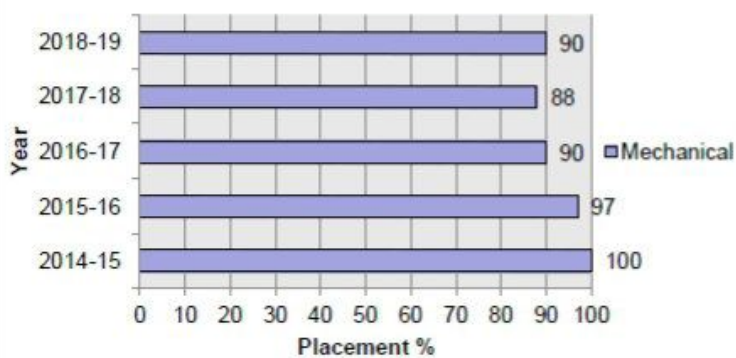

## Placement Statistics (B. Tech.) for 5 years (%)

**Placement Statistic CED**

Year	Civil	Mechanical	Electrical
2014-15	83	100	98
2015-16	88	97	100
2016-17	87	90	90
2017-18	80	88	93
2018-19	83	90	95

**Placement Statistic MED**

**Placement Statistic EED**