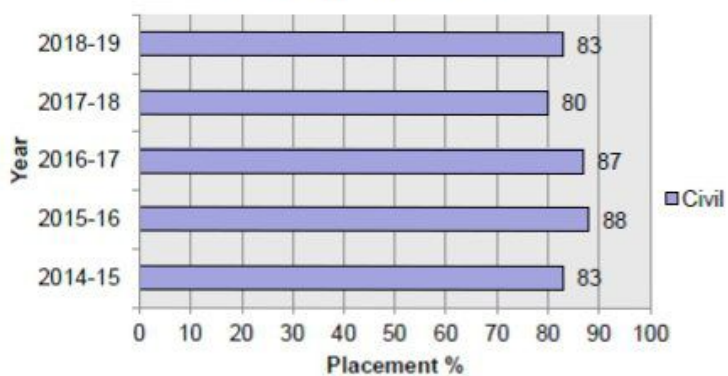

## Placement Statistics (B. Tech.) for 5 years (%)

**Placement Statistic CED**

Year	Civil	Mechanical	Electrical
2014-15	83	100	98
2015-16	88	97	100
2016-17	87	90	90
2017-18	80	88	93
2018-19	83	90	95

**Placement Statistic MED**