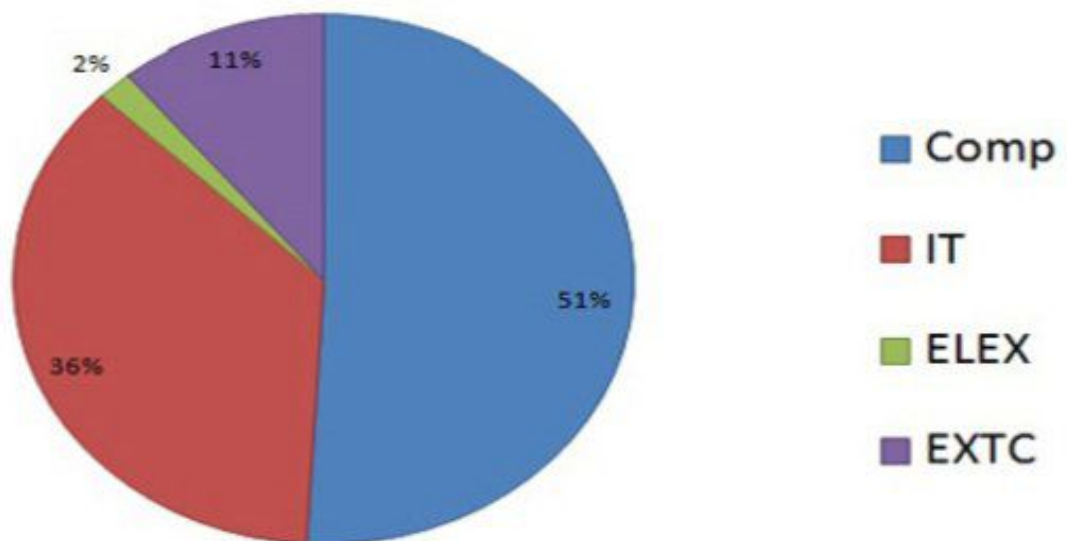

### Branch Wise Placement Record 2017 -18 Batch

Branch	Comp	IT	ELEX	EXTC	Total
No. of Students Placed	28	20	1	6	55

### Branch Wise Placement Record 2016 -17 Batch

Branch	Comp	IT	ELEX	EXTC	Total
No. of Students Placed	46	57	20	50	173